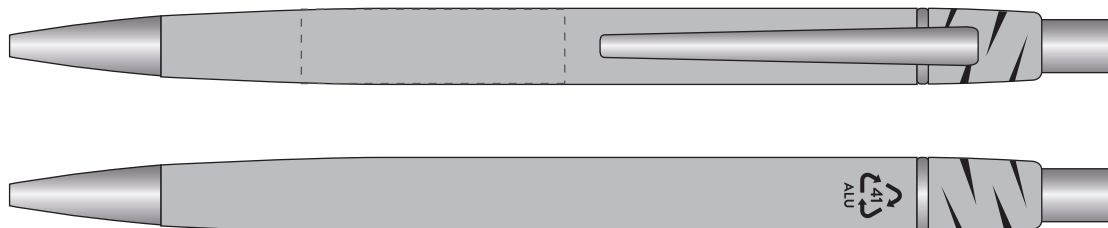

Your Ref:

Quantity:

Product Code: TPC002025

Our Ref:

Version: 1

Product Colour: SILVER

**PRINTING CONCERNS:****PRODUCT INFO:**

We stock this item in the following colours

**PANTONE REFERENCE(S)**

● Engraving

ARTWORK SCALE 100%

ARTWORK SCALE 100%

Max engraving area: 35mm x 10mm

Product Image for visualisation  
- colours may vary

The dashed line is to demonstrate print area and will not appear on your printed item